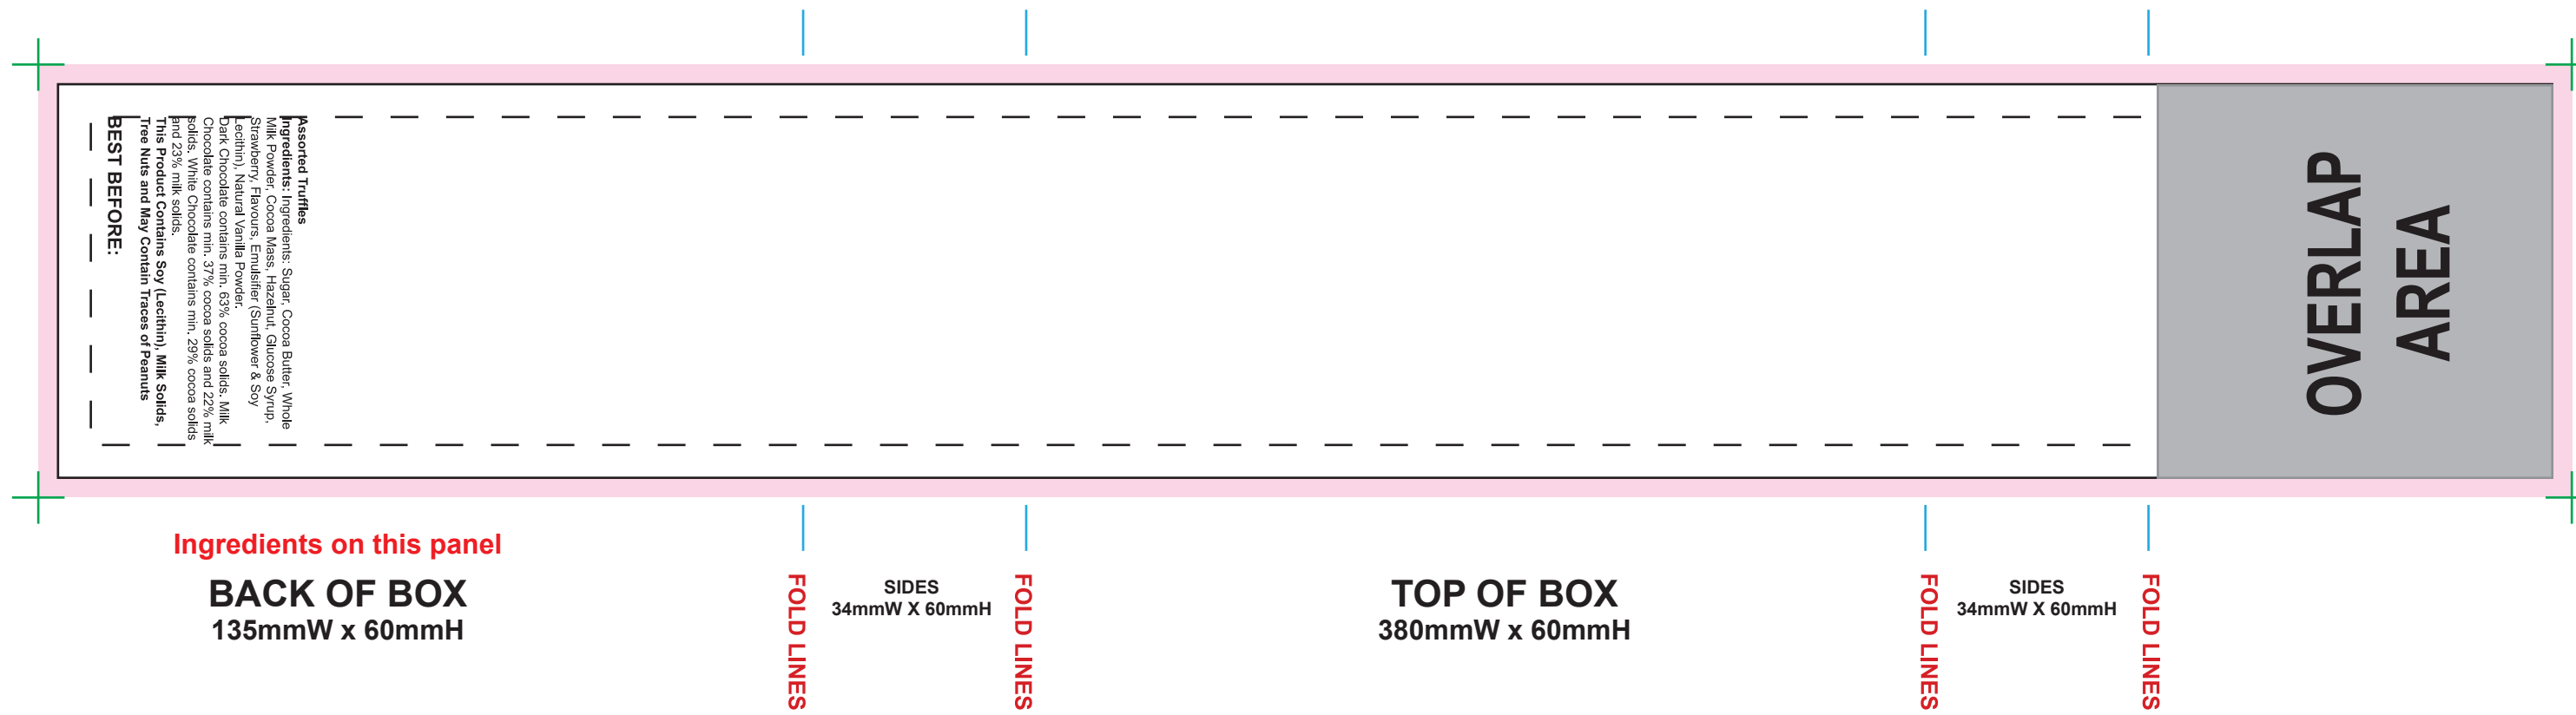

All colours used in this document are indicative only and they may vary across a variety of printing techniques and confectionery

Ingredients on this panel

BACK OF BOX
135mmW x 60mmH

SIDES
34mmW X 60mmH
FOLD LINES

TOP OF BOX
380mmW x 60mmH

SIDES
34mmW X 60mmH
FOLD LINES

Image Impression Only
NOT TO SCALE

NOTES

- Total Sleeve Size: 380mmW x 60mmH
- Bleed: 3mm
- - - Safe Print Area: 370mmW x 50mmH

Product Code : CC089E2 - SLEEVE

Description : 12 Pack Choc Box Assorted TRUFFLES with Sleeve
 Company Name :
 Contact :
 Box Colour : Black
 Sleeve Size : 380mmW x 60mmH - TOTAL SLEEVE SIZE
 Print Colour : **Customer must provide PMS Colour print guide**
 Quantity :
 Delivery Date :